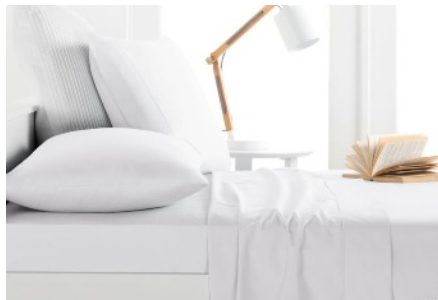

2- CUADRO DECORATIVO

2 - JUEGO SABANAS + COLCHA CON COJINES DECO 90 + PLAID

1- LAMPARA MESITA + PLANTA